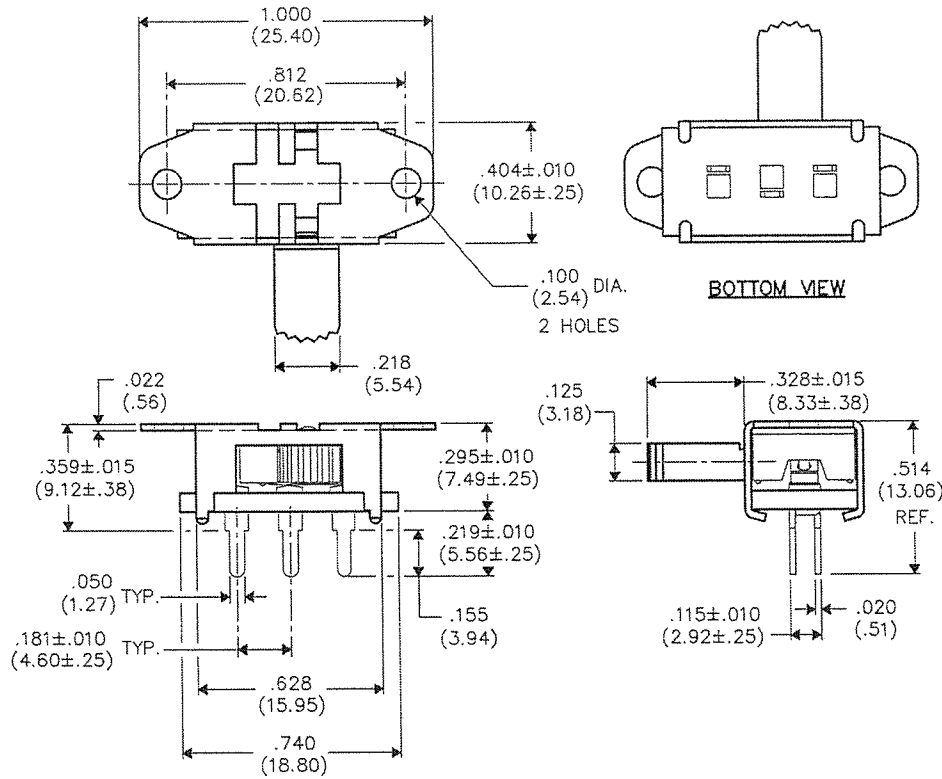

DIMENSIONS IN INCHES (MILLIMETERS)
DO NOT SCALE DRAWING

Dwg. No.
GI-151-0043

ACTUATOR COLOR: White

F
D
C
B
A

THIS INFORMATION IS CONFIDENTIAL AND PROPRIETARY TO CV INDUSTRIES INCORPORATED AND ITS AFFILIATES. IT MAY NOT BE DISCLOSED TO ANYONE, OTHER THAN CV INDUSTRIES PERSONNEL, WITHOUT WRITTEN AUTHORIZATION FROM CV INDUSTRIES INCORPORATED, SOUTHAMPTON, PENNSYLVANIA USA.

B-FORMAT 2002	REVISIONS	0	1	2	3	4	5	6	7	8	9	10
	RELEASED:	1/26/17										
	DWG	8/15/17										

CW INDUSTRIES Southampton, Pa. 18966 TOLERANCES UNLESS OTHERWISE SPECIFIED 2 Place Decimal ±.010 METRIC 3 Place Decimal ±.005 1 Place Dec. ±.25mm Angles ±1' 2 Place Dec. ±.13mm	Title:	MINI SLIDE SIDE ACTUATED SWITCH S.P./D.T.
	Made for:	CW IND.
	Drawn by:	DGW 7/26/17
	Checked by:	G. GOLD 7-27-17
Approval:	Alam 8/15/17	Division: SWITCH
		Dwg. No. GI-151-0043