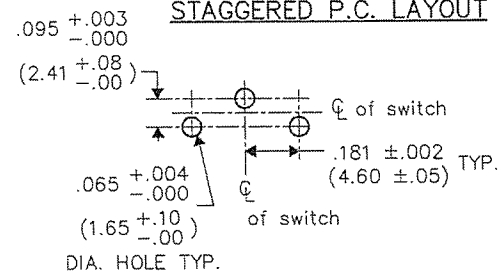

DIMENSIONS IN INCHES (MILLIMETERS)
DO NOT SCALE DRAWING

Dwg. No.
GI-151-0043

ACTUATOR COLOR: White

F
D
C
B
A

THIS INFORMATION IS CONFIDENTIAL AND PROPRIETARY TO CV INDUSTRIES INCORPORATED AND ITS AFFILIATES. IT MAY NOT BE DISCLOSED TO ANYONE, OTHER THAN CV INDUSTRIES PERSONNEL, WITHOUT WRITTEN AUTHORIZATION FROM CV INDUSTRIES INCORPORATED, SOUTHAMPTON, PENNSYLVANIA USA.

B-FORMAT 2002	REVISIONS	0	1	2	3	4	5	6	7	8	9	10
	RELEASED:	1/26/17										
	DWG	8/15/17										

CW INDUSTRIES Southampton, Pa. 18966 TOLERANCES UNLESS OTHERWISE SPECIFIED 2 Place Decimal ±.010 METRIC 3 Place Decimal ±.005 1 Place Dec. ±.25mm Angles ±1' 2 Place Dec. ±.13mm	Title:	MINI SLIDE SIDE ACTUATED SWITCH S.P./D.T.
	Made for:	CW IND.
	Drawn by:	DGW 7/26/17
	Checked by:	G. GOLD 7-27-17
Approval:	Alam 8/15/17	Division: SWITCH
		Dwg. No. GI-151-0043